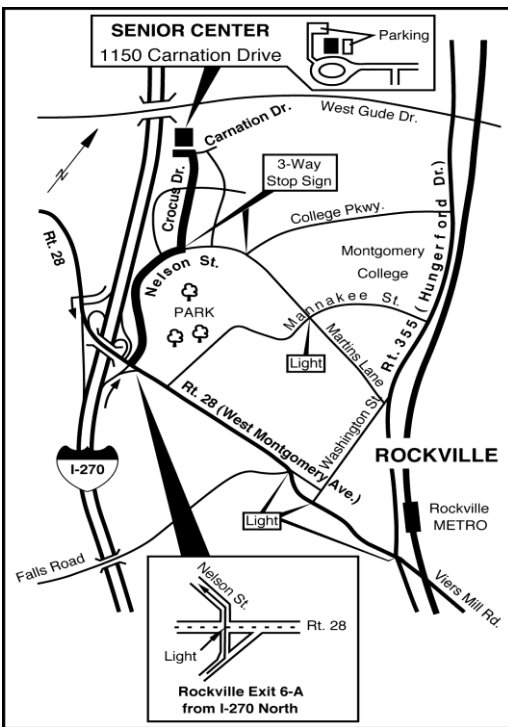

DONATION

Adults:	$5.00
Under 13:	$3.00
Under 2:	Free
Family/Group Max:	$12.00

Free Parking

This is Not a Vendor Show

ROCKVILLE LIONS CLUB BENEFIT

The Rockville Lions Club was chartered in 1938 and has remained a strong, vital club for more than 86 years. We are committed to community service and the high ideals of Lionism.

We Serve

For more information about Rockville Lions Club visit us at www.RockvilleLionsClub.org

Present This Coupon

One Dollar off the Total Admission Price

ONE FLYER COUPON PER GROUP